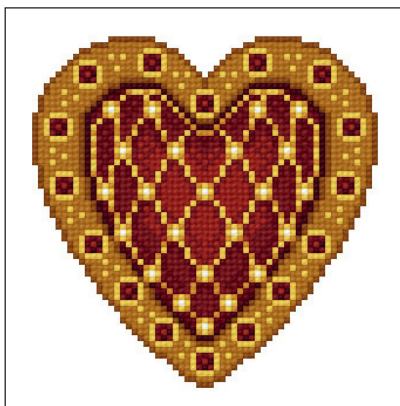

(c) Stoyanka M. Ivanova - Solaria Gallery, 2008

Red Faberge Valentine Heart

Designed by: Stoyanka Ivanova

Design size: 67W x 67H, 9 colours

DMC 5282 = DMC Light Effects E3821

DMC 5283 = DMC Light Effects E168

DMC 5284 = DMC Light Effects E3852

DMC Color list:

- 814
- 815
- # 498
- ⊗ 349
- 782
- ∞ 783
- ◇ 5284
- ∇ 5282
- 5283

You have our permission to make one photocopy of this chart for your personal (Non-Commercial) use only. This design is not to be re-charted, kitted, sold, modified or redistributed on paper or any other medium without the express *written* permission from The Solaria Gallery.